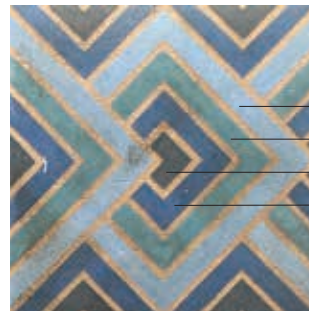

CLAY BODY COLOR: GREY

ST10320A-66M

INLAY COLORS:

WEDGEWOOD

COBALT

CLAY BODY COLOR: IVORY

ST10325-7M

INLAY COLORS:

COBALT

SAND

CELADON

WEDGEWOOD

CLAY BODY COLOR: IVORY

ST10203B-M

INLAY COLORS:

TAUPE

SAND

CLAY BODY COLOR: IVORY

ST10501-66M

INLAY COLORS:

WEDGEWOOD

PEACOCK

COBALT

NAVY