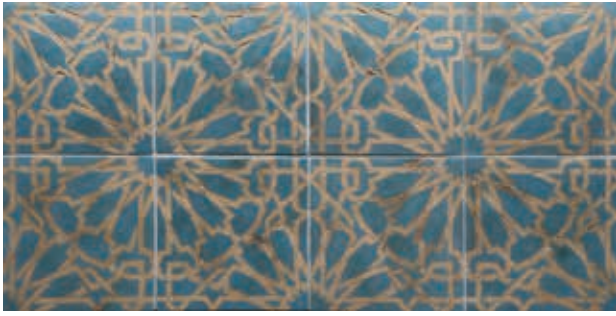

COBALT

SAND

CELADON

WEDGEWOOD

CLAY BODY COLOR: IVORY

ST10203B-M

INLAY COLORS:

TAUPE

SAND

CLAY BODY COLOR: IVORY

ST10501-66M

INLAY COLORS:

WEDGEWOOD

PEACOCK

COBALT

NAVY

CLAY BODY COLOR: GREY

ST10310-66

CLAY BODY COLOR: GREY

INLAY COLOR:

PERSIAN

ST10217B-66M

CLAY BODY COLOR: GREY

INLAY COLORS: