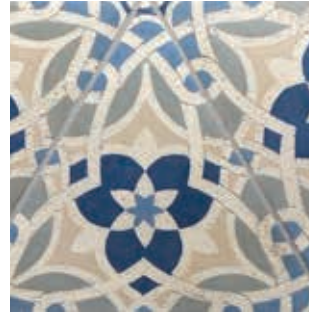

CLAY BODY COLOR: GREY

ST10320A-66M

INLAY COLORS:

WEDGEWOOD

COBALT

CLAY BODY COLOR: IVORY

ST10325-7M

INLAY COLORS:

COBALT

SAND

CELADON

WEDGEWOOD

CLAY BODY COLOR: IVORY

ST10203B-M

INLAY COLORS:

TAUPE

SAND

CLAY BODY COLOR: IVORY

ST10501-66M

INLAY COLORS:

WEDGEWOOD

PEACOCK

COBALT

NAVY