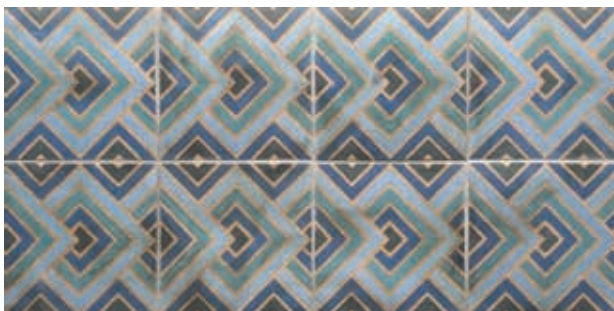

CLAY BODY COLOR: GREY

ST10320A-66M

INLAY COLORS:

WEDGEWOOD

COBALT

CLAY BODY COLOR: IVORY

ST10325-7M

INLAY COLORS:

COBALT

SAND

CELADON

WEDGEWOOD

CLAY BODY COLOR: IVORY

ST10203B-M

INLAY COLORS:

TAUPE

SAND

CLAY BODY COLOR: IVORY

ST10501-66M

INLAY COLORS:

WEDGEWOOD

PEACOCK

COBALT

NAVY